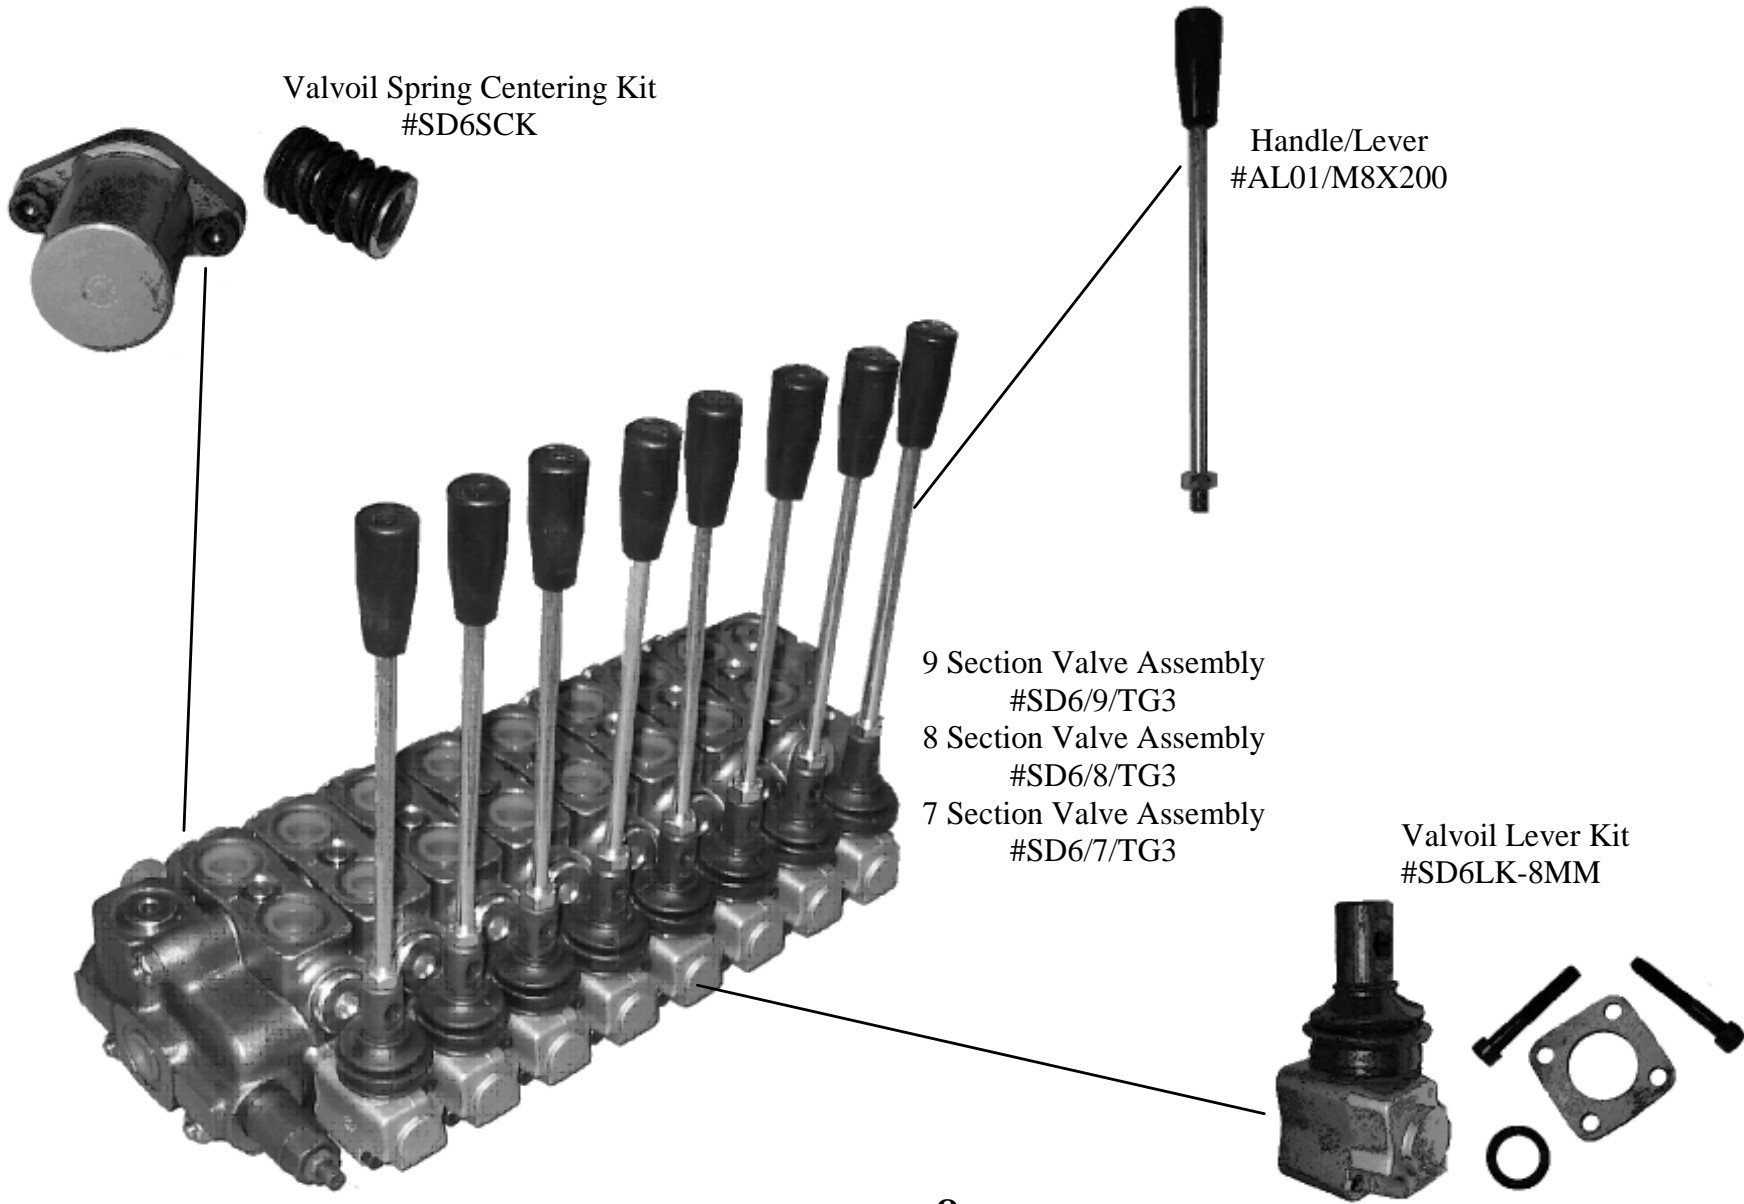

Multisection Hydraulic Valves

Valvoil Spring Centering Kit
#SD6SCK

Handle/Lever
#AL01/M8X200

9 Section Valve Assembly
#SD6/9/TG3
8 Section Valve Assembly
#SD6/8/TG3
7 Section Valve Assembly
#SD6/7/TG3

Valvoil Lever Kit
#SD6LK-8MM