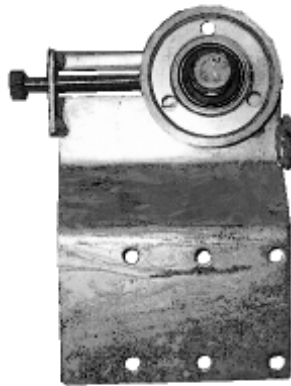

Tarp Parts

Front Tarp Assembly
#TRP-FD-102

A136 V-Belt
#VBA136

1/4" Dia Cable Set
#TRP-250-20

Rear Pulley Assembly
Driver Side #TRP-RP-LH
Passenger Side #TRP-RP-RH

Rear Pulley c/w Axle
Takeup Plate & Rod
#TRP-RPA-3

Crank Handle, Bracket
& Plate Assembly
#TRP-BLT/HNDL