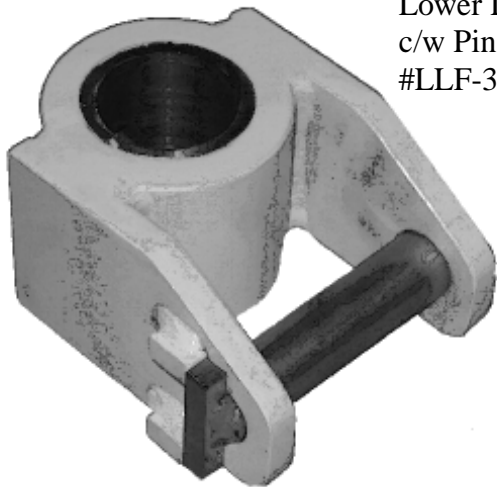

Swing Frame Parts

Swing Frame Bushing
#SFZNC-BSHG

80A54 Sprocket Support
c/w Zinicalloy Guides
#80A54SPKTSPT

Lower Lift Lug
c/w Pin
#LLF-300

Zinicalloy Guides
c/w Grease Bolt & Hardware
#SFZNC-GDS