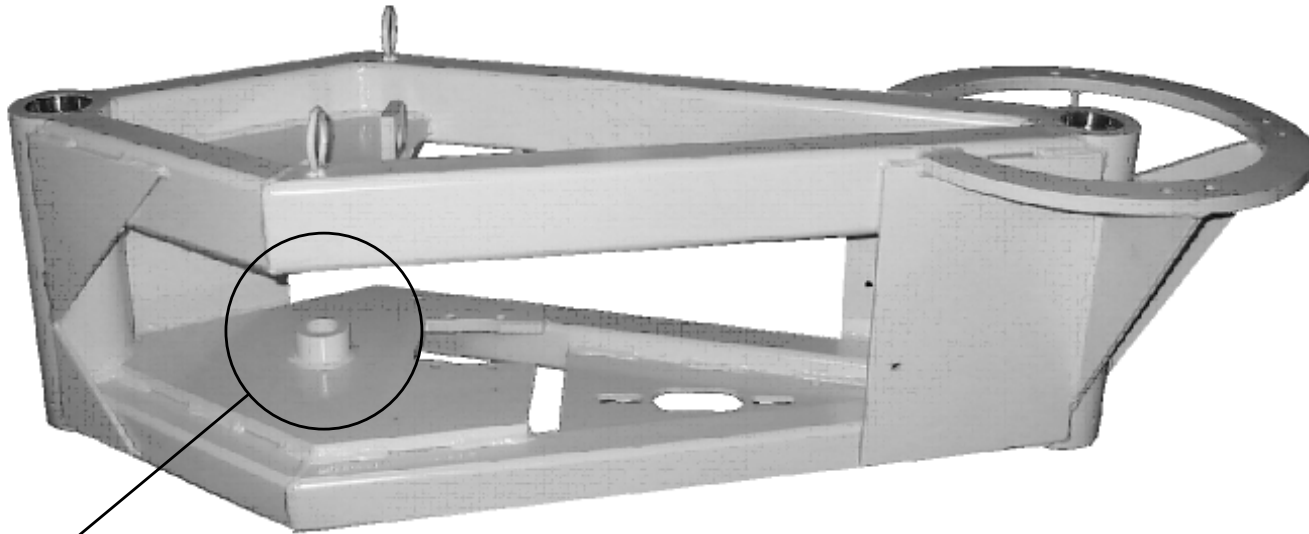

Bare Swing Frames

Bare Swing Frame
c/w bushings only
#SFB-2001

New style for tie rod
end swing cylinder

Bare Swing Frame
c/w bushings only
#SFB-2000

Old Style for pin
eye swing cylinder