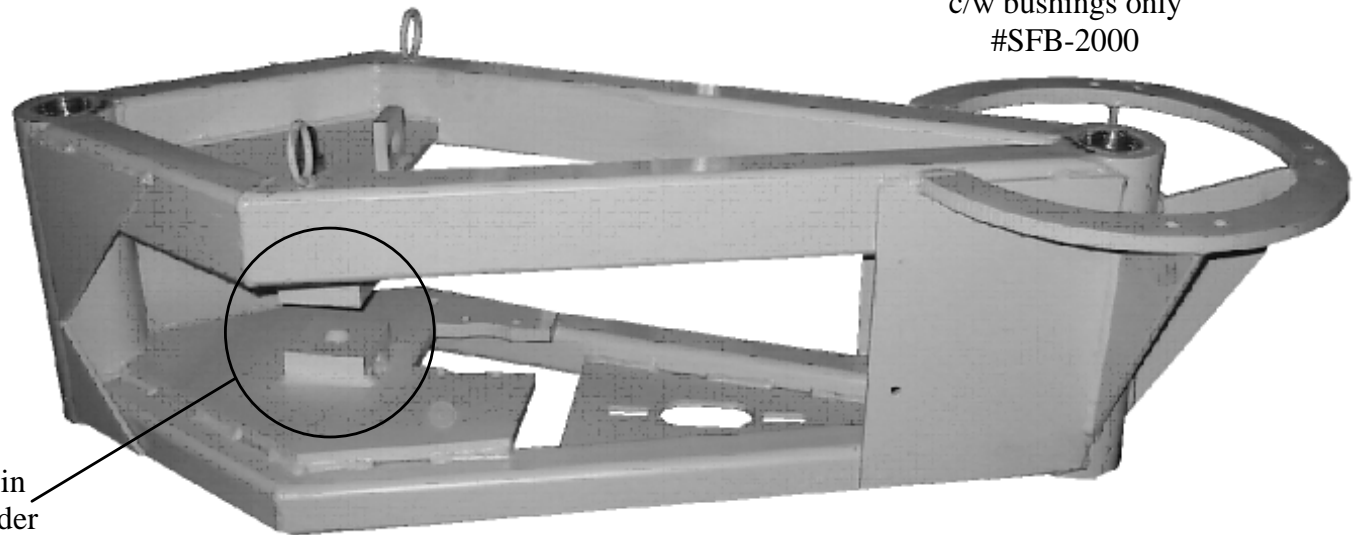

Bare Swing Frames

Bare Swing Frame
c/w bushings only
#SFB-2001

New style for tie rod
end swing cylinder

Bare Swing Frame
c/w bushings only
#SFB-2000

Old Style for pin
eye swing cylinder