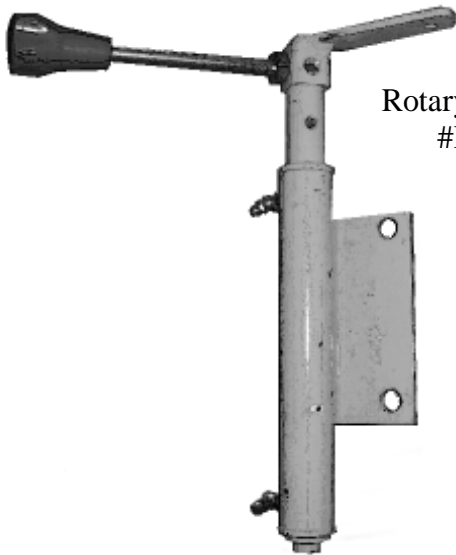

## Rotary Spool, Throttle Cables & Accessories

Rotary Spool Valve Cable c/w Clevis, Pin & Bellows  
#3146-LTT-4-130

Throttle Switch #SW55021-07  
Toggle Boot #BT81264  
Junction Box #JCN82-1000

Throttle Cable c/w Clevis & Pin  
#173-VTT-3-(Length in inches)

Rotary Spool Lever  
#RSL-G30

Throttle Box  
#THRTL BX-01

Friction Control c/w Swivel  
#C72726