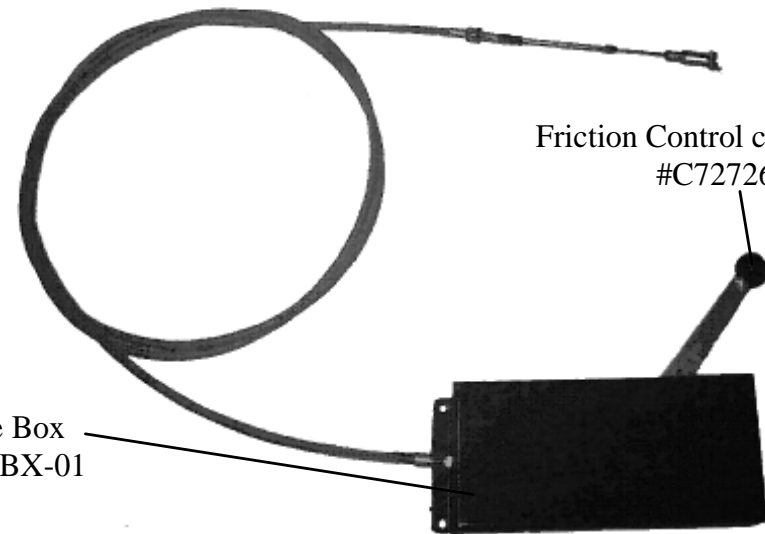

## Rotary Spool, Throttle Cables & Accessories

Rotary Spool Valve Cable c/w Clevis, Pin & Bellows  
#3146-LTT-4-130

Throttle Switch #SW55021-07  
Toggle Boot #BT81264  
Junction Box #JCN82-1000

Throttle Cable c/w Clevis & Pin  
#173-VTT-3-(Length in inches)

Rotary Spool Lever  
#RSL-G30

Throttle Box  
#THRTL BX-01

Friction Control c/w Swivel  
#C72726