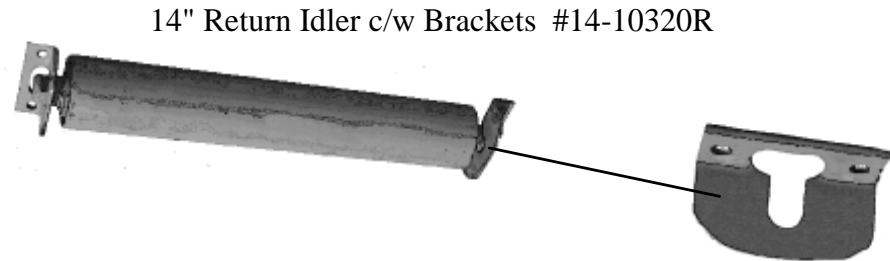

## Idler Rolls

14" Troughing Idler #14-1030V

14" Return Idler c/w Brackets #14-10320R

14" Return Idler Brackets #14-10263RB

2 3

Roll for 18" Troughing Idler c/w Clips  
#18-10400RR

18" Troughing Idler Assembly #18-10402T

18" Return Idler c/w Brackets #18-10420R