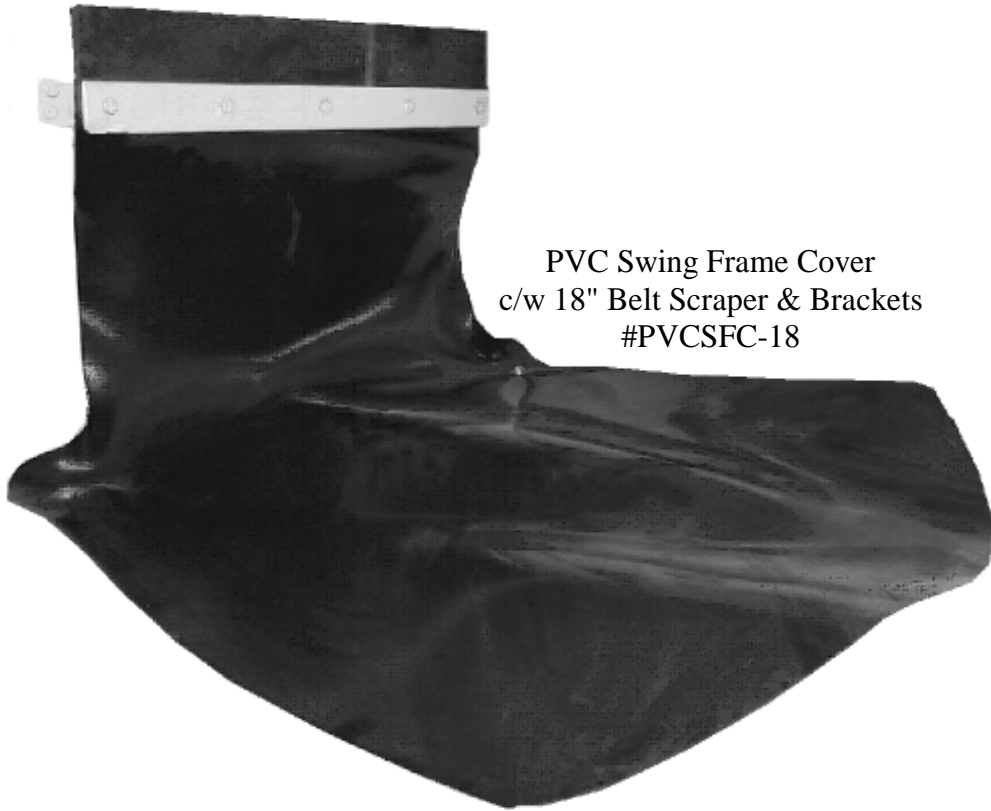

18" Belt Discharge End Parts

PVC Swing Frame Cover
c/w 18" Belt Scraper & Brackets
#PVCSFC-18

18" Conveyor Chute & Bracket
#CCB-18